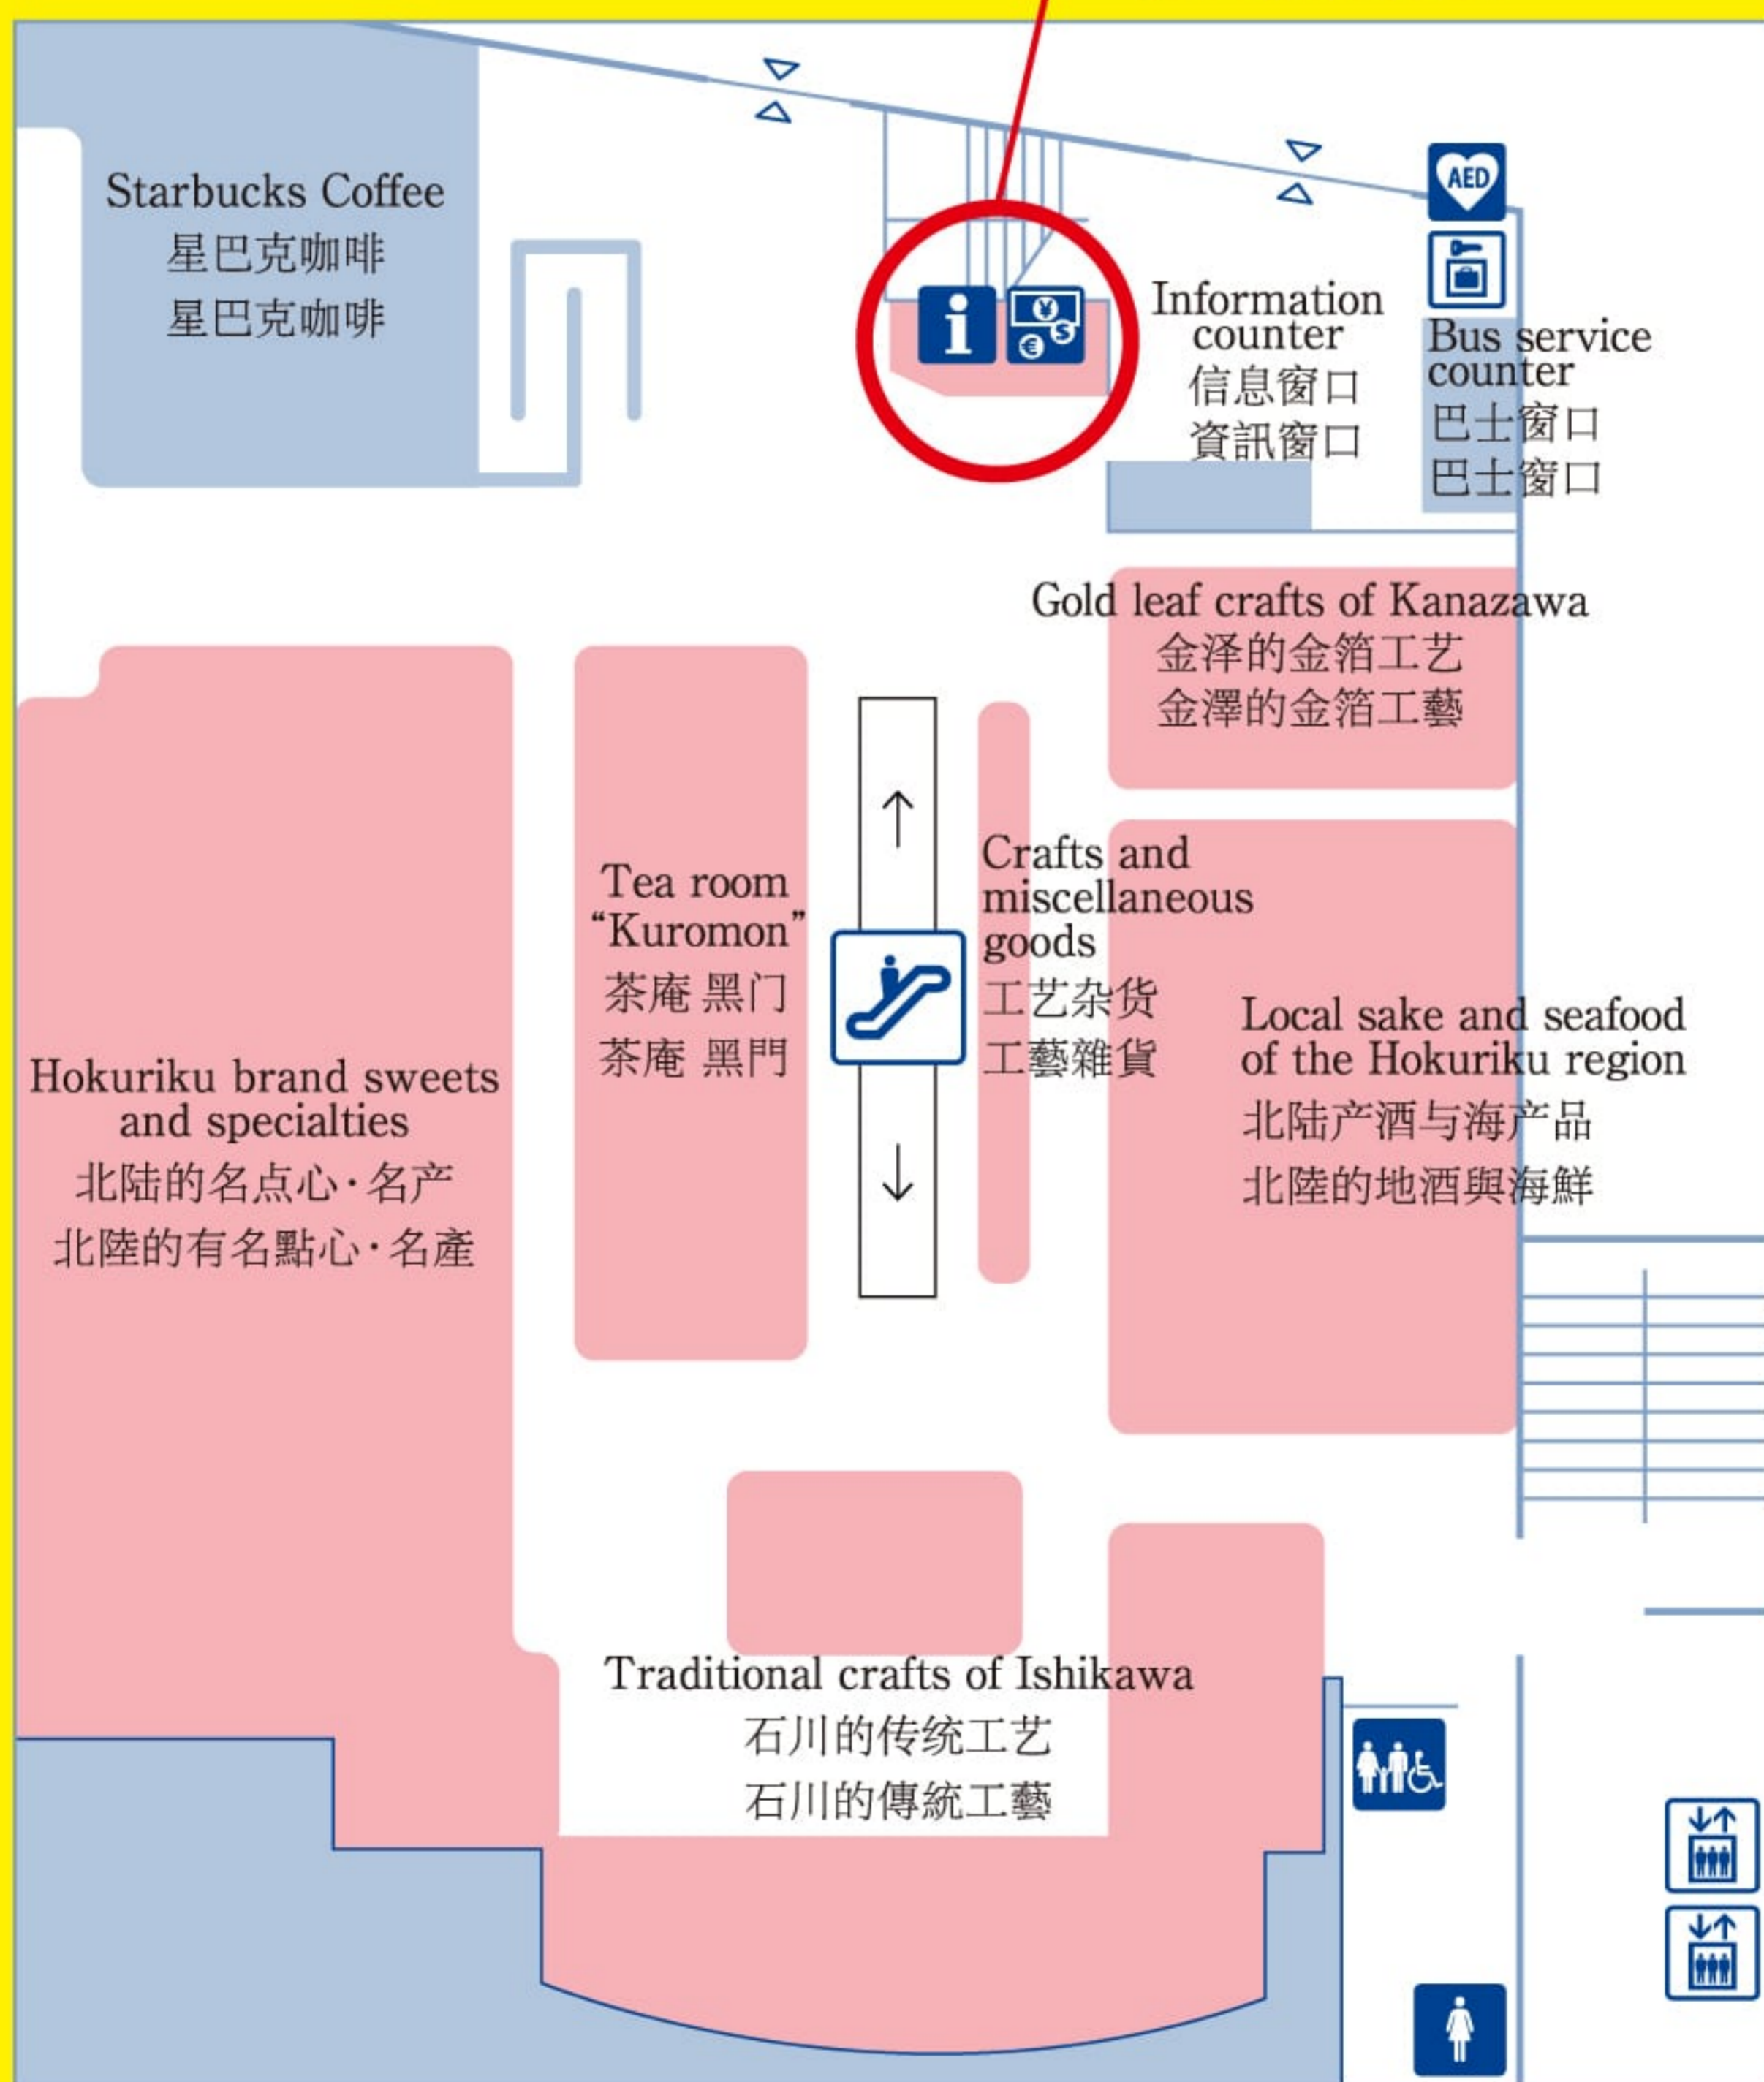

★8%tax Refund Plus 5%off★

8%Tax Refund **PLUS**

Japan.
Tax-free
Shop

5%OFF

*Please present this card and your passport at the tax exemption counter to receive a refund of the consumption tax.

*Food and some brand-name products are exempt from discounting. Ask our sales staff for details.

*The discount applies when the total purchase amount is over 5,000 yen (excluding tax).

*This ticket cannot be used with any other discount or special offer.

1F

Specialties of Kanazawa
and the Hokuriku region

Tax refund counter
免税服务台
免税服務台

Kuromon-koji 黑门小路 黑門小路

MEITETSU
M'ZA

MEITETSU M'ZA Department Store

Meitetsu Marukoshi Department Store Co., Ltd.

Open: 10:00AM~7:30PM Restaurant area on the B1 floor 11:00AM~9:00PM

名鐵・M'ZA 百貨公司

名鐵・M'ZA 百貨

Meitetsu Marukoshi Department Store Co., Ltd.

▶ 營業時間 10點→19點30分 北陸美食廣場 食堂餐廳街 11點→21點

▶ 營業時間 10:00~19:30 地下1樓飲食街 11:00~21:00

金澤 武藏 電話號碼:076-260-1111

金沢市武藏辻 電話: 076-260-1111